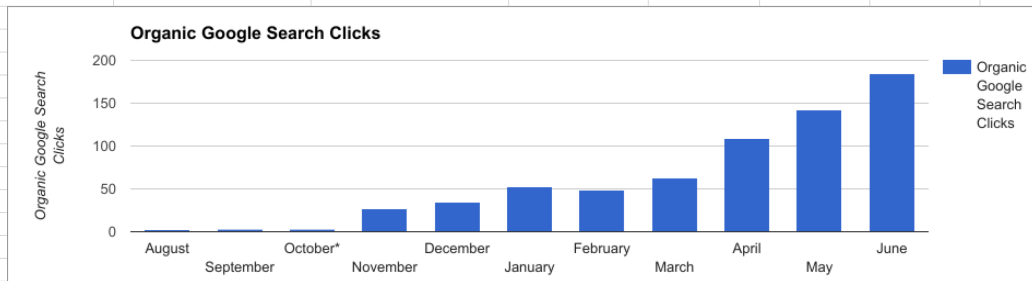

Plumber NJ

Month-to-Month SEO Performance

*Filters created to remove Spam in Oct

Number of NJ Cities	
August	10
September	20
October*	34
November	41
December	49
January	43
February	29
March	28
April	31
May	42
June	36

NJ Sessions	
August	55
September	182
October*	284
November	204
December	213
January	233
February	161
March	229
April	160
May	161
June	118

New NJ Users	
August	28
September	70
October*	120
November	75
December	110
January	91
February	49
March	62
April	62
May	82
June	66

Organic Google Search Clicks	
August	2
September	3
October*	3
November	27
December	34
January	52
February	49
March	63
April	109
May	142
June	184

Unique Google Queries

Google Queries

August	55
September	105
October*	265
November	523
December	592
January	946
February	999
March	999
April	999
May	999
June	999