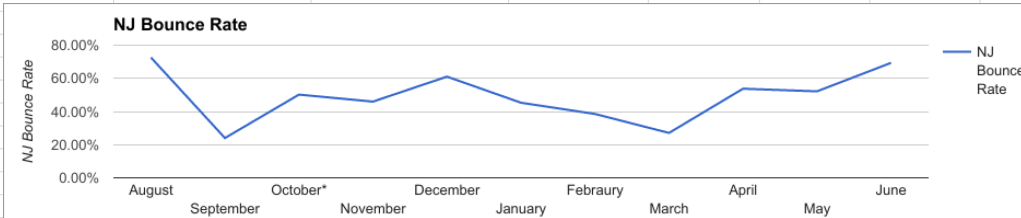

NJ Sessions	
August	55
September	182
October*	284
November	204
December	213
January	233
February	161
March	229
April	160
May	161
June	118

New NJ Users	
August	28
September	70
October*	120
November	75
December	110
January	91
February	49
March	62
April	62
May	82
June	66

Organic Google Search Clicks	
August	2
September	3
October*	3
November	27
December	34
January	52
February	49
March	63
April	109
May	142
June	184

Unique Google Queries

Google Queries

August	55
September	105
October*	265
November	523
December	592
January	946
February	999
March	999
April	999
May	999
June	999

NJ Bounce Rate	
August	72.60%
September	23.99%
October*	50.18%
November	45.97%
December	61.03%
January	45.29%
February	38.51%
March	27.07%
April	53.75%
May	52.17%
June	69.35%

Pages Indexed	
August	11
September	26
October*	83
November	98
December	103
January	111
February	112
March	402
April	411
May	344
June	391