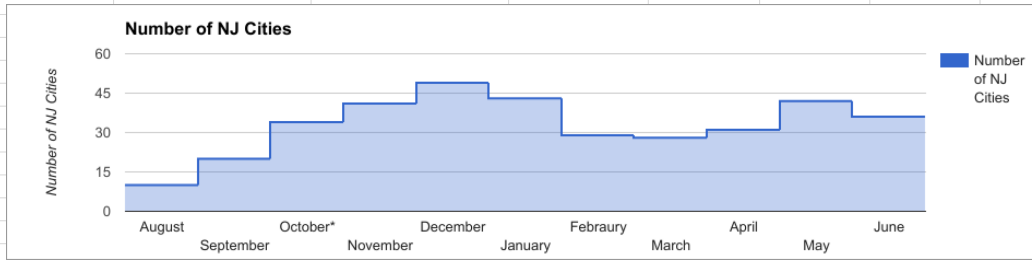

Plumber NJ

Month-to-Month SEO Performance

*Filters created to remove Spam in Oct

Number of NJ Cities	
August	10
September	20
October*	34
November	41
December	49
January	43
February	29
March	28
April	31
May	42
June	36

NJ Sessions	
August	55
September	182
October*	284
November	204
December	213
January	233
February	161
March	229
April	160
May	161
June	118

New NJ Users	
August	28
September	70
October*	120
November	75
December	110
January	91
February	49
March	62
April	62
May	82
June	66

Organic Google Search Clicks	
August	2
September	3
October*	3
November	27
December	34
January	52
February	49
March	63
April	109
May	142
June	184

Unique Google Queries

Google Queries

August	55
September	105
October*	265
November	523
December	592
January	946
February	999
March	999
April	999
May	999
June	999