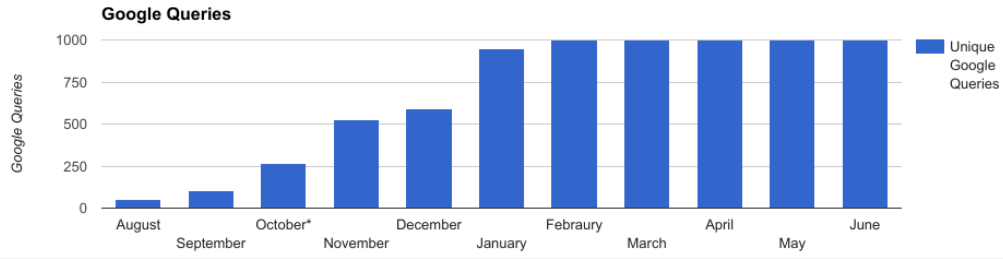

NJ Sessions	
August	55
September	182
October*	284
November	204
December	213
January	233
February	161
March	229
April	160
May	161
June	118

New NJ Users	
August	28
September	70
October*	120
November	75
December	110
January	91
February	49
March	62
April	62
May	82
June	66

Organic Google Search Clicks	
August	2
September	3
October*	3
November	27
December	34
January	52
February	49
March	63
April	109
May	142
June	184

Unique Google Queries

Google Queries

August	55
September	105
October*	265
November	523
December	592
January	946
February	999
March	999
April	999
May	999
June	999