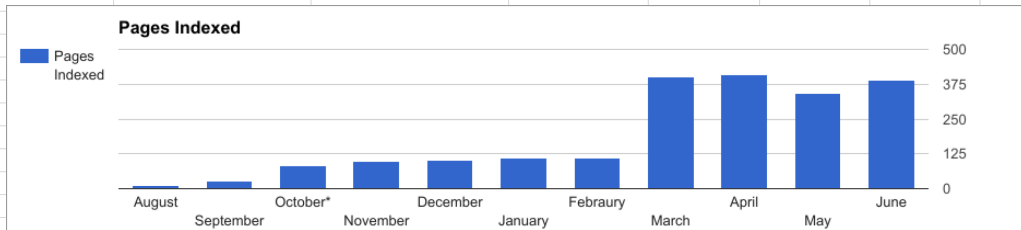

Pages Indexed	
August	11
September	26
October*	83
November	98
December	103
January	111
February	112
March	402
April	411
May	344
June	391