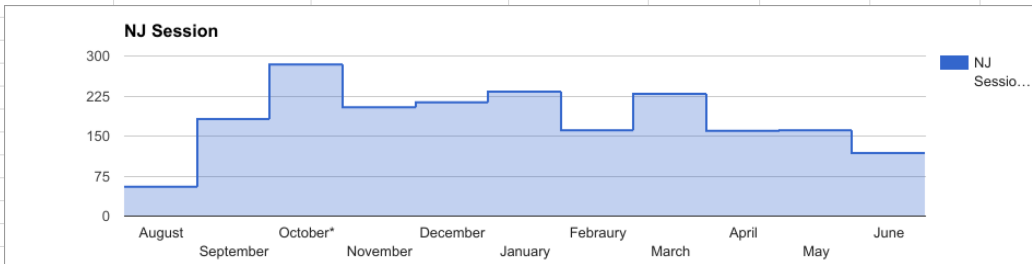

Plumber NJ

Month-to-Month SEO Performance

*Filters created to remove Spam in Oct

Number of NJ Cities	
August	10
September	20
October*	34
November	41
December	49
January	43
February	29
March	28
April	31
May	42
June	36

NJ Sessions	
August	55
September	182
October*	284
November	204
December	213
January	233
February	161
March	229
April	160
May	161
June	118

New NJ Users	
August	28
September	70
October*	120
November	75
December	110
January	91
February	49
March	62
April	62
May	82
June	66

Organic Google Search Clicks	
August	2
September	3
October*	3
November	27
December	34
January	52
February	49
March	63
April	109
May	142
June	184

Unique Google Queries

Google Queries

August	55
September	105
October*	265
November	523
December	592
January	946
February	999
March	999
April	999
May	999
June	999