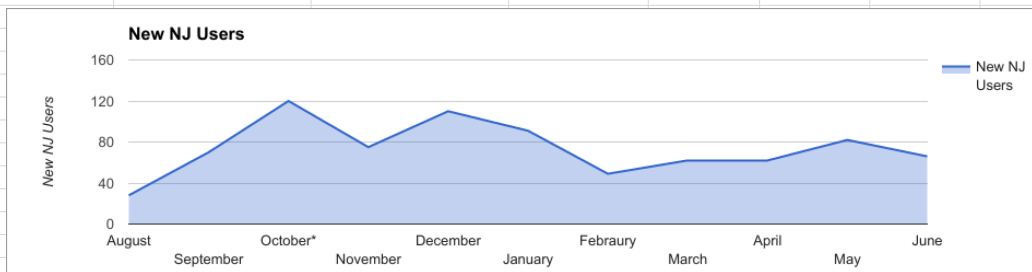

Plumber NJ

Month-to-Month SEO Performance

*Filters created to remove Spam in Oct

Number of NJ Cities	
August	10
September	20
October*	34
November	41
December	49
January	43
February	29
March	28
April	31
May	42
June	36

NJ Sessions	
August	55
September	182
October*	284
November	204
December	213
January	233
February	161
March	229
April	160
May	161
June	118

New NJ Users	
August	28
September	70
October*	120
November	75
December	110
January	91
February	49
March	62
April	62
May	82
June	66

Organic Google Search Clicks	
August	2
September	3
October*	3
November	27
December	34
January	52
February	49
March	63
April	109
May	142
June	184

Unique Google Queries

Google Queries

August	55
September	105
October*	265
November	523
December	592
January	946
February	999
March	999
April	999
May	999
June	999